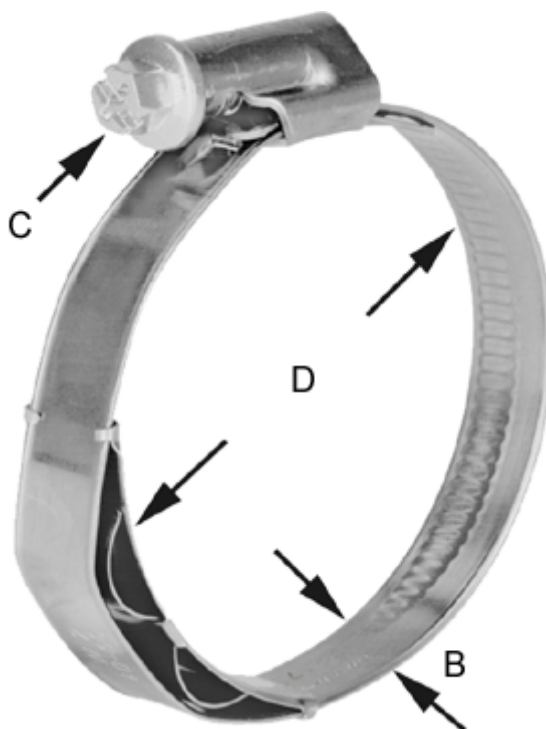

Article number: 021377708070

Description: Worm Drive Hose Clip with spring insert
TORRO WF 60-80/12 C7 W3

Measures

C (screw type) =	C7
Diameter D =	60-80
Width B =	12